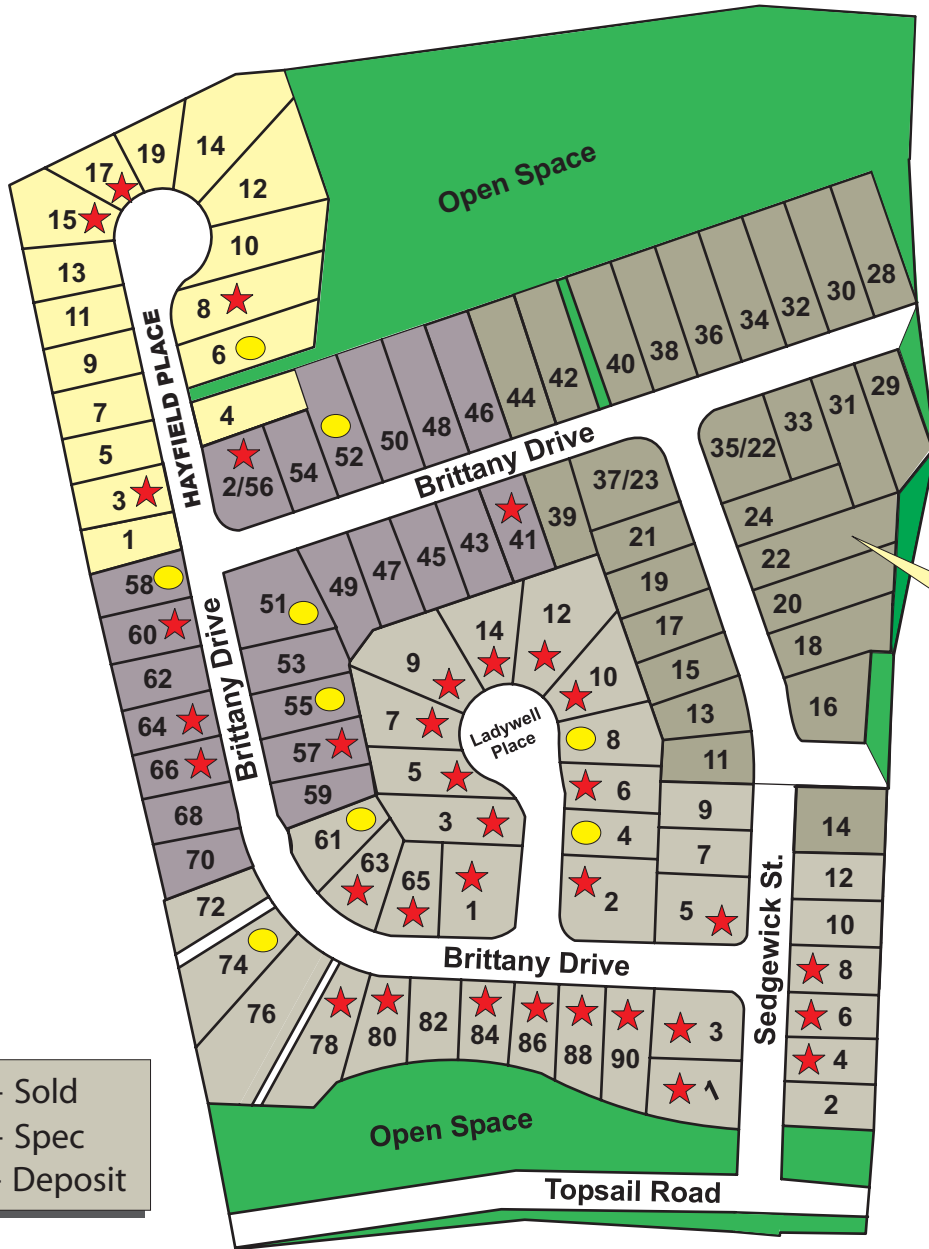

WOODSTOCK GARDENS

Why Woodstock Gardens?

- * Located off Topsail Rd
- * Quiet neighborhood
- * Minutes from the Food walking Trail and Topsail beach!
- * Just 10 minutes from Pearlgate Shopping Center.

- ★ - Sold
- - Spec
- Ⓢ - Deposit

- Phase 1
- Phase 2
- Phase 3
- Future